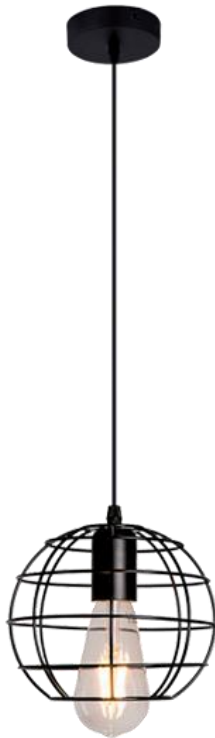

## ELMARK PENDANTS

JILL

TARA

IDA

TERI

### GENERAL INFORMATION »

- ∴ Nominal voltage: 230V/ 50-60Hz
- ∴ Lamp holder: E27
- ∴ Colour body: Black
- ∴ Material: Metal
- ∴ Lamps Not Included, Max 40W
- ∴ IP Rate: IP20

## AREAS OF APPLICATION »

- ∴ Domestic applications
- ∴ Home interior
- ∴ General illumination