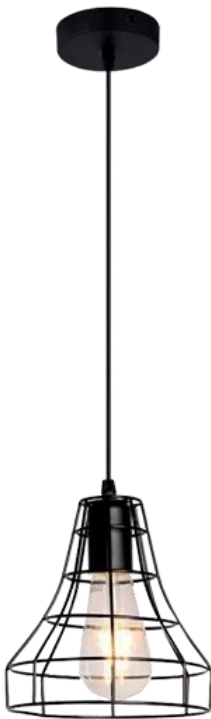

## ELMARK PENDANTS

JILL

TARA

IDA

TERI

### GENERAL INFORMATION »

- ∴ Nominal voltage: 230V/ 50-60Hz
- ∴ Lamp holder: E27
- ∴ Colour body: Black
- ∴ Material: Metal
- ∴ Lamps Not Included, Max 40W
- ∴ IP Rate: IP20

## AREAS OF APPLICATION »

- ∴ Domestic applications
- ∴ Home interior
- ∴ General illumination