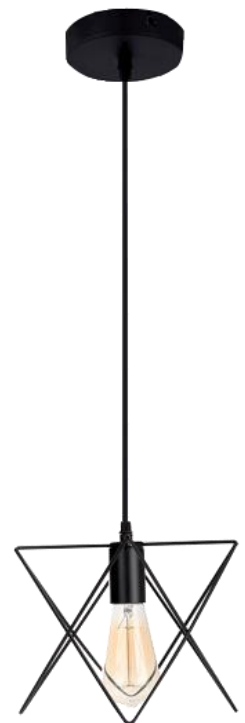

## ELMARK PENDANTS

JILL

TARA

IDA

TERI

### GENERAL INFORMATION »

- ∴ Nominal voltage: 230V/ 50-60Hz
- ∴ Lamp holder: E27
- ∴ Colour body: Black
- ∴ Material: Metal
- ∴ Lamps Not Included, Max 40W
- ∴ IP Rate: IP20

## AREAS OF APPLICATION »

- ∴ Domestic applications
- ∴ Home interior
- ∴ General illumination